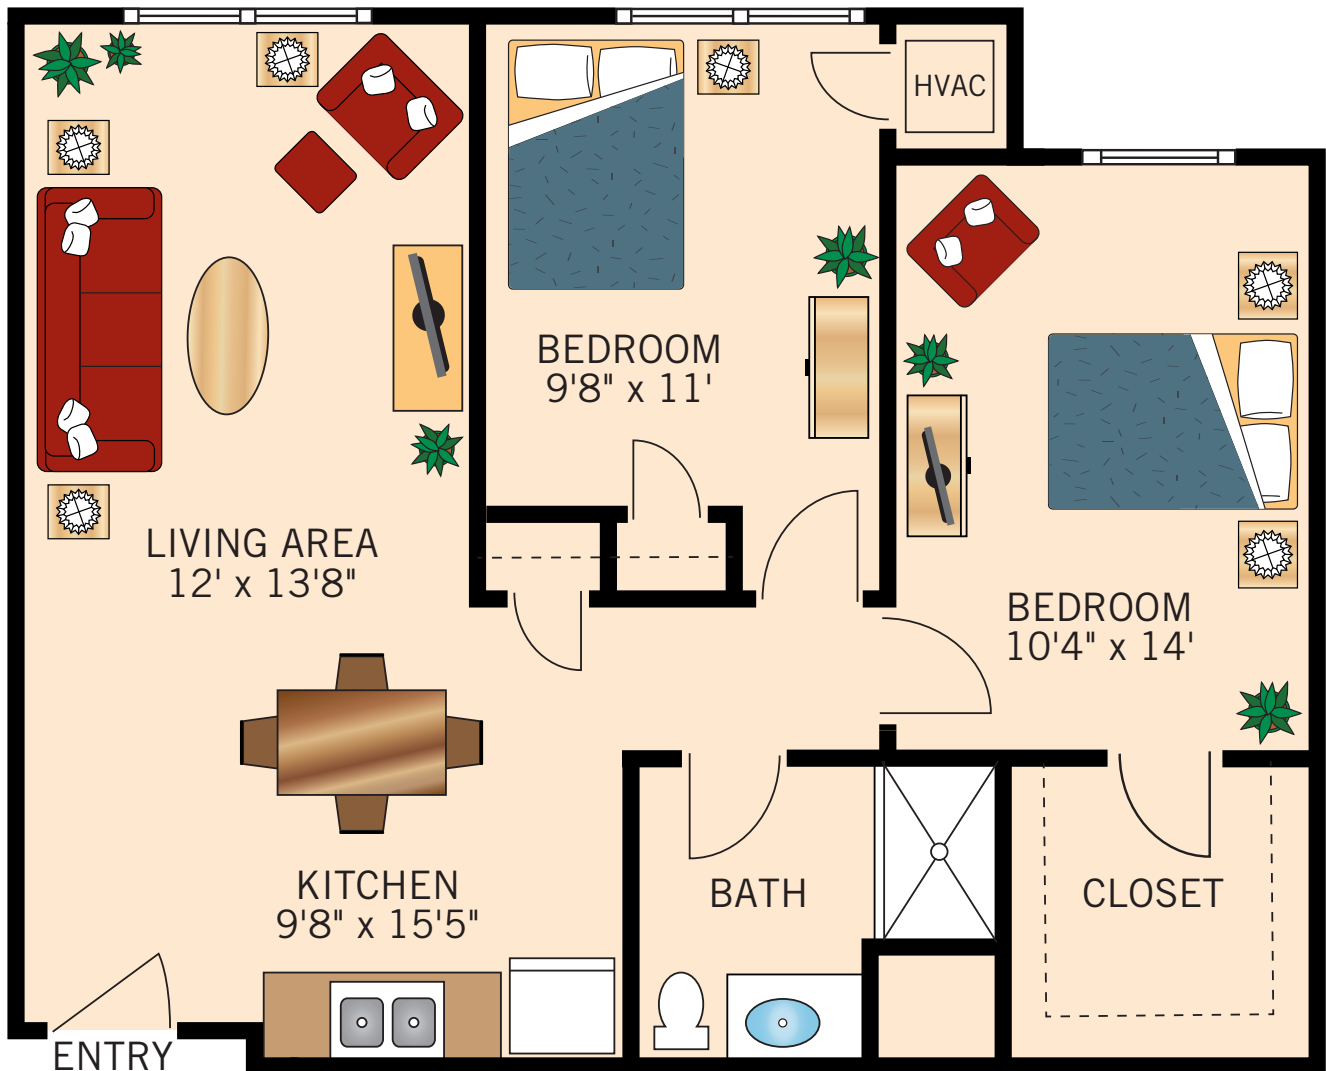

ASSISTED LIVING

BIRCH ONE BEDROOM ONE BATH 695 Square Feet

Floor plans are not to scale and are shown for comparative purposes only.
Actual apartment floor plans may have minor variations.

ASSISTED LIVING

WALNUT ONE BEDROOM ONE BATH

718 Square Feet

Floor plans are not to scale and are shown for comparative purposes only.
Actual apartment floor plans may have minor variations.

ASSISTED LIVING

SPRUCE ONE BEDROOM ONE BATH 752 Square Feet

Floor plans are not to scale and are shown for comparative purposes only.
Actual apartment floor plans may have minor variations.

ASSISTED LIVING

MAPLE

TWO BEDROOM ONE BATH

766 Square Feet

Floor plans are not to scale and are shown for comparative purposes only.
Actual apartment floor plans may have minor variations.

ASSISTED LIVING

CEDAR

TWO BEDROOM ONE BATH

813 Square Feet

Floor plans are not to scale and are shown for comparative purposes only.
Actual apartment floor plans may have minor variations.