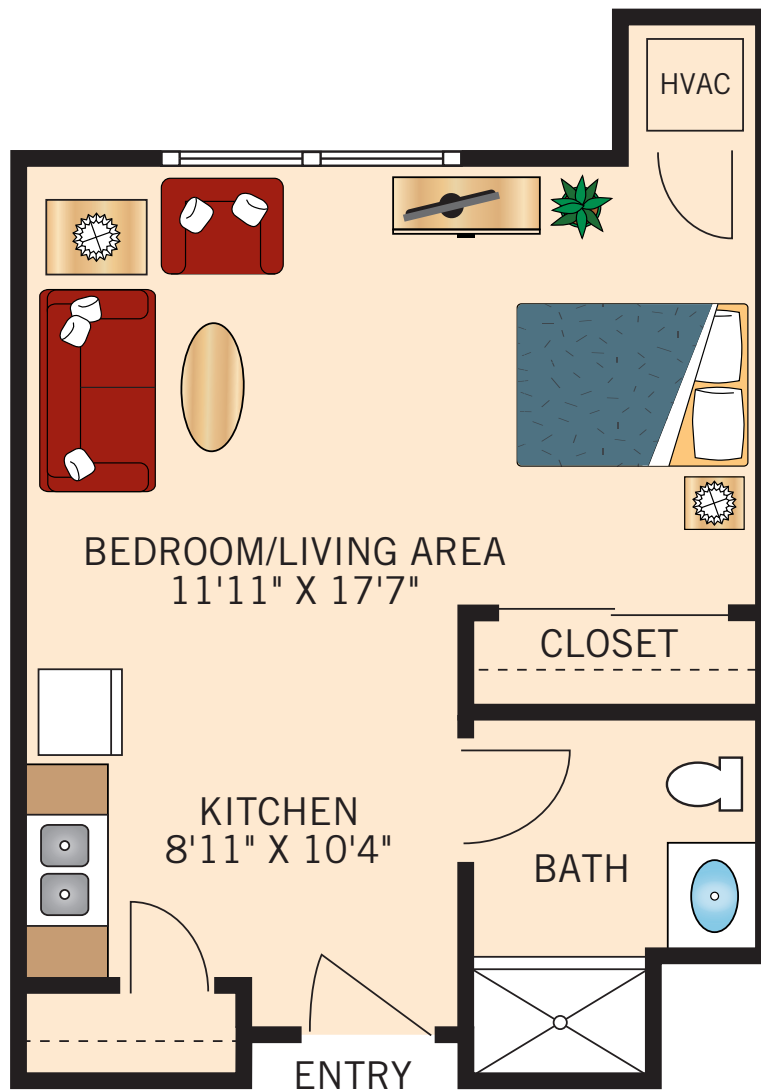

ASSISTED LIVING

PINE STUDIO

414 Square Feet

Floor plans are not to scale and are shown for comparative purposes only.
Actual apartment floor plans may have minor variations.

ASSISTED LIVING

HICKORY ONE BEDROOM ONE BATH

589 Square Feet

Floor plans are not to scale and are shown for comparative purposes only.
Actual apartment floor plans may have minor variations.

ASSISTED LIVING

ASH ONE BEDROOM ONE BATH 620 Square Feet

Floor plans are not to scale and are shown for comparative purposes only.
Actual apartment floor plans may have minor variations.

ASSISTED LIVING

BIRCH ONE BEDROOM ONE BATH 695 Square Feet

Floor plans are not to scale and are shown for comparative purposes only.
Actual apartment floor plans may have minor variations.

ASSISTED LIVING

WALNUT ONE BEDROOM ONE BATH

718 Square Feet

Floor plans are not to scale and are shown for comparative purposes only.
Actual apartment floor plans may have minor variations.

ASSISTED LIVING

SPRUCE ONE BEDROOM ONE BATH 752 Square Feet