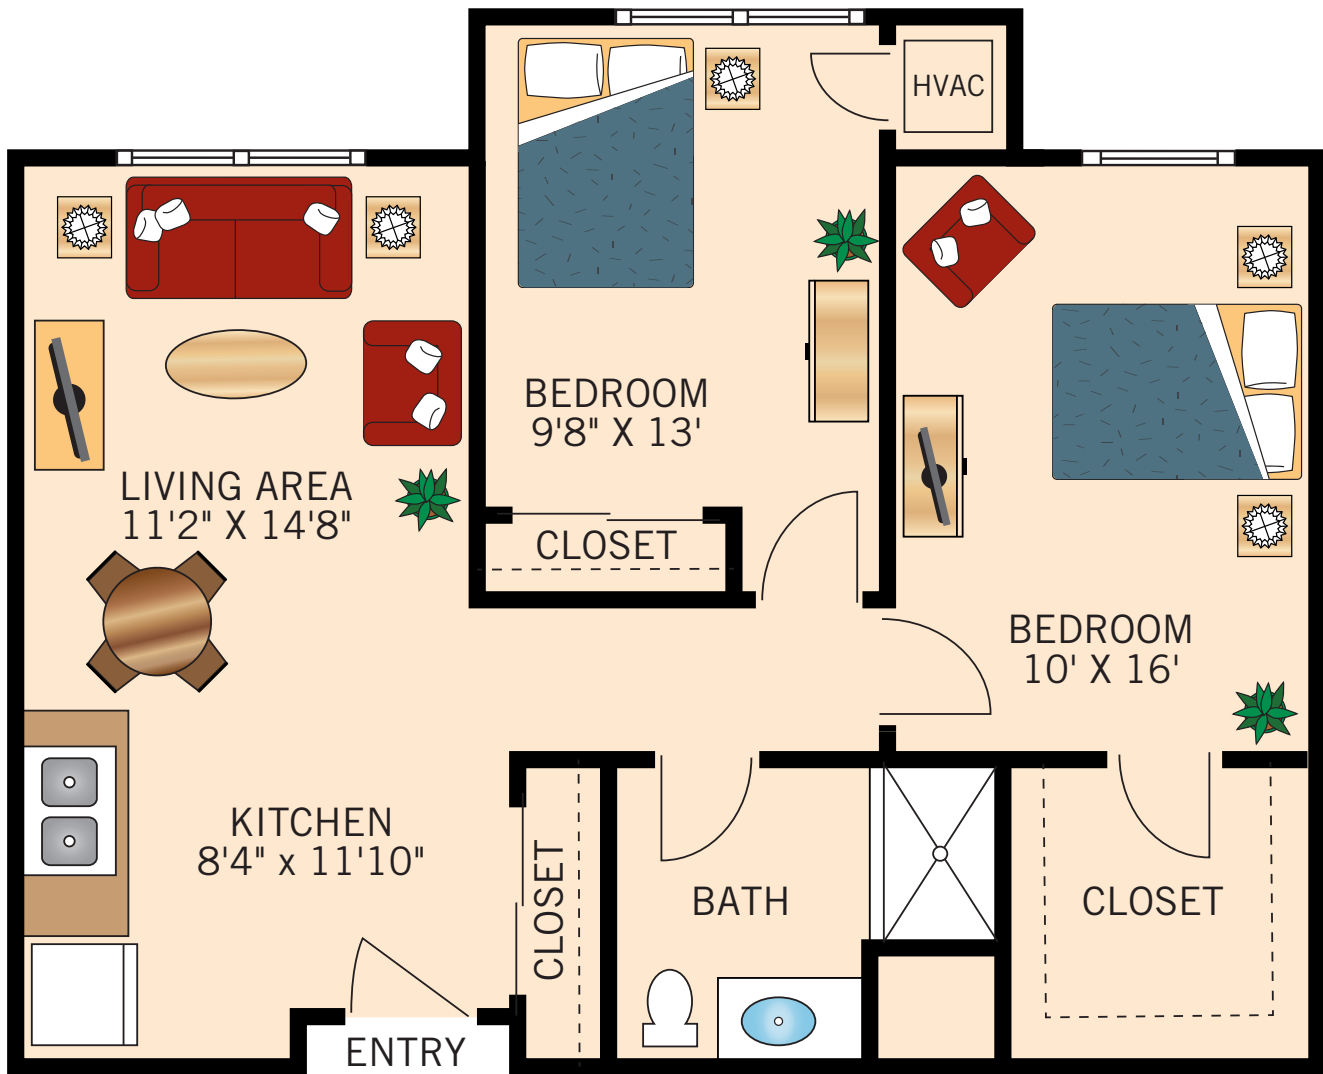

ASSISTED LIVING

BIRCH ONE BEDROOM ONE BATH 695 Square Feet

Floor plans are not to scale and are shown for comparative purposes only.
Actual apartment floor plans may have minor variations.

ASSISTED LIVING

WALNUT ONE BEDROOM ONE BATH

718 Square Feet

Floor plans are not to scale and are shown for comparative purposes only.
Actual apartment floor plans may have minor variations.

ASSISTED LIVING

SPRUCE ONE BEDROOM ONE BATH 752 Square Feet

Floor plans are not to scale and are shown for comparative purposes only.
Actual apartment floor plans may have minor variations.

ASSISTED LIVING

MAPLE

TWO BEDROOM ONE BATH

766 Square Feet

Floor plans are not to scale and are shown for comparative purposes only.
Actual apartment floor plans may have minor variations.

ASSISTED LIVING

CEDAR

TWO BEDROOM ONE BATH

813 Square Feet

Floor plans are not to scale and are shown for comparative purposes only.
Actual apartment floor plans may have minor variations.