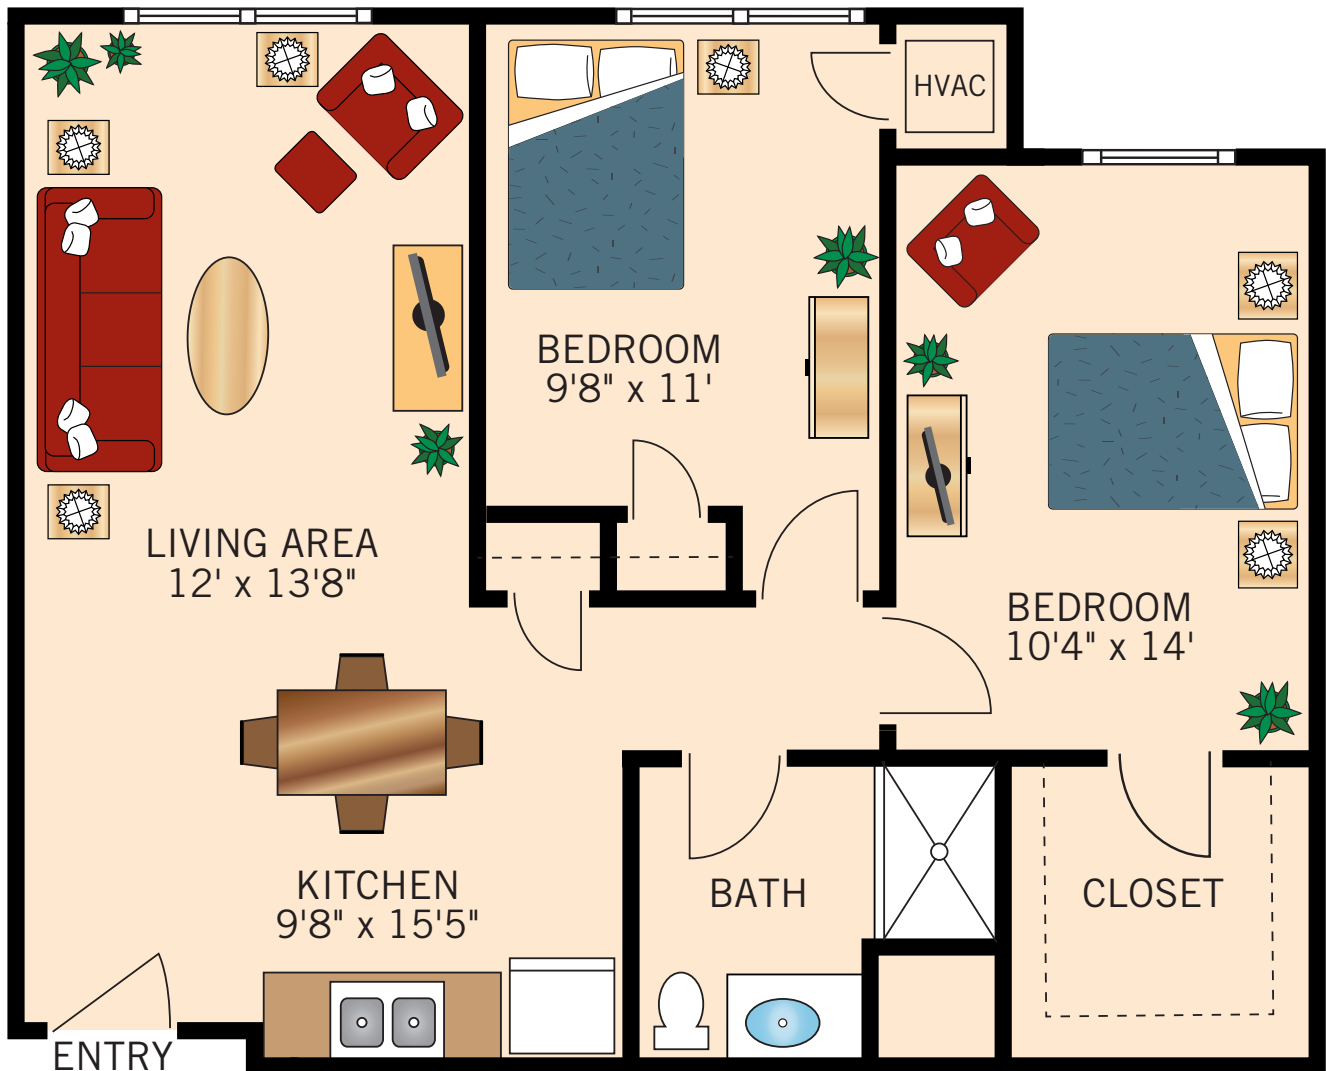

ASSISTED LIVING

BIRCH ONE BEDROOM ONE BATH 695 Square Feet

Floor plans are not to scale and are shown for comparative purposes only.
Actual apartment floor plans may have minor variations.

ASSISTED LIVING

WALNUT ONE BEDROOM ONE BATH

718 Square Feet

Floor plans are not to scale and are shown for comparative purposes only.
Actual apartment floor plans may have minor variations.

ASSISTED LIVING

SPRUCE ONE BEDROOM ONE BATH 752 Square Feet

Floor plans are not to scale and are shown for comparative purposes only.
Actual apartment floor plans may have minor variations.

ASSISTED LIVING

MAPLE TWO BEDROOM ONE BATH 766 Square Feet

Floor plans are not to scale and are shown for comparative purposes only.
Actual apartment floor plans may have minor variations.

ASSISTED LIVING

CEDAR

TWO BEDROOM ONE BATH

813 Square Feet

Floor plans are not to scale and are shown for comparative purposes only.
Actual apartment floor plans may have minor variations.

MEMORY CARE

ASPEN STUDIO