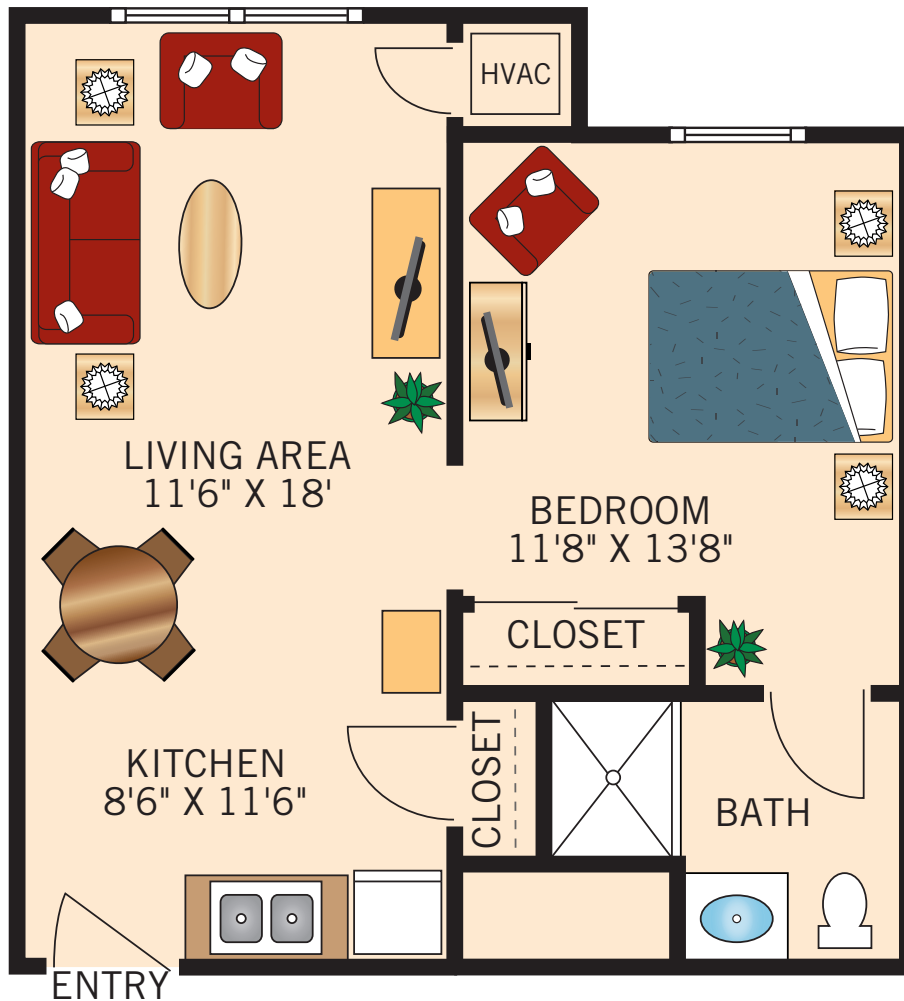

ASSISTED LIVING

PINE STUDIO

414 Square Feet

Floor plans are not to scale and are shown for comparative purposes only.
Actual apartment floor plans may have minor variations.

ASSISTED LIVING

HICKORY ONE BEDROOM ONE BATH

589 Square Feet

Floor plans are not to scale and are shown for comparative purposes only.
Actual apartment floor plans may have minor variations.

ASSISTED LIVING

ASH ONE BEDROOM ONE BATH 620 Square Feet

Floor plans are not to scale and are shown for comparative purposes only.
Actual apartment floor plans may have minor variations.

ASSISTED LIVING

BIRCH ONE BEDROOM ONE BATH 695 Square Feet

Floor plans are not to scale and are shown for comparative purposes only.
Actual apartment floor plans may have minor variations.

ASSISTED LIVING

WALNUT ONE BEDROOM ONE BATH

718 Square Feet

Floor plans are not to scale and are shown for comparative purposes only.
Actual apartment floor plans may have minor variations.

ASSISTED LIVING

SPRUCE ONE BEDROOM ONE BATH 752 Square Feet