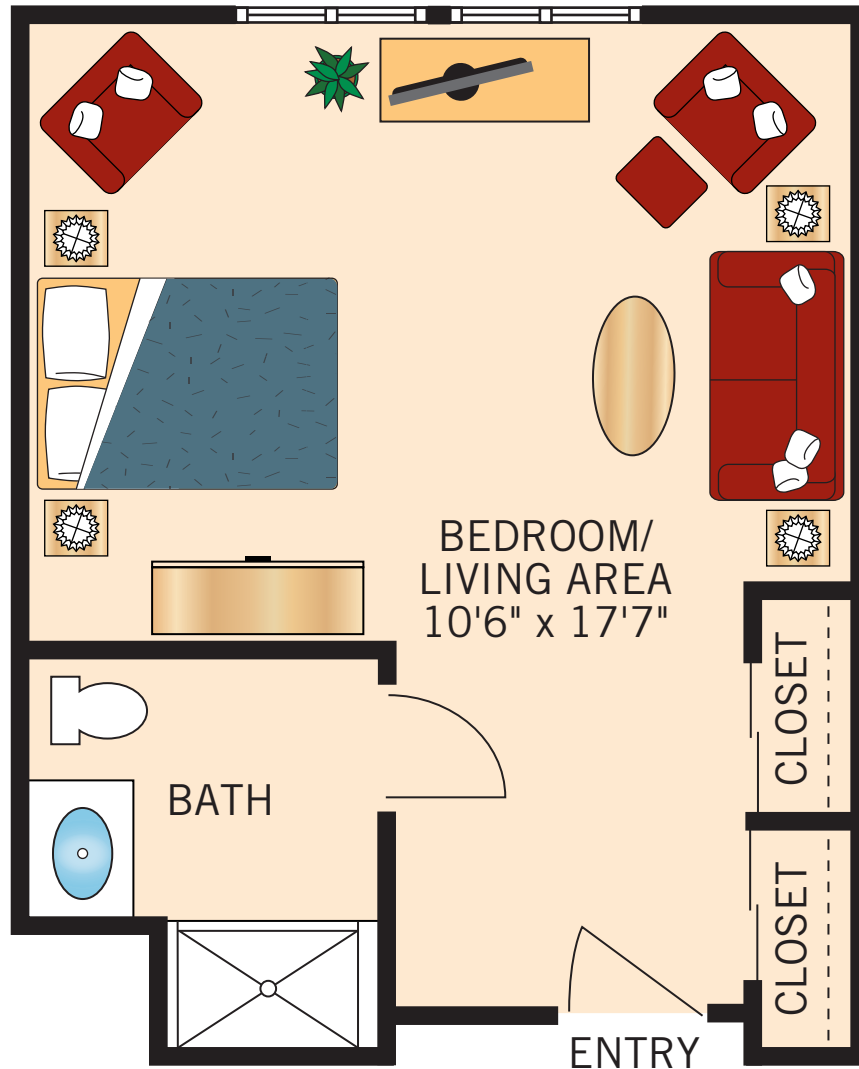

ASSISTED LIVING

PINE STUDIO

414 Square Feet

Floor plans are not to scale and are shown for comparative purposes only.
Actual apartment floor plans may have minor variations.

ASSISTED LIVING

HICKORY ONE BEDROOM ONE BATH

WALNUT ONE BEDROOM ONE BATH

718 Square Feet

Floor plans are not to scale and are shown for comparative purposes only.
Actual apartment floor plans may have minor variations.

ASSISTED LIVING

SPRUCE ONE BEDROOM ONE BATH 752 Square Feet

ASSISTED LIVING

CEDAR

TWO BEDROOM ONE BATH

813 Square Feet

Floor plans are not to scale and are shown for comparative purposes only.
Actual apartment floor plans may have minor variations.

MEMORY CARE

ASPEN STUDIO

305 Square Feet

Floor plans are not to scale and are shown for comparative purposes only.
Actual apartment floor plans may have minor variations.

MEMORY CARE

**ELM
SHARED**
388 Square Feet

Floor plans are not to scale and are shown for comparative purposes only.
Actual apartment floor plans may have minor variations.