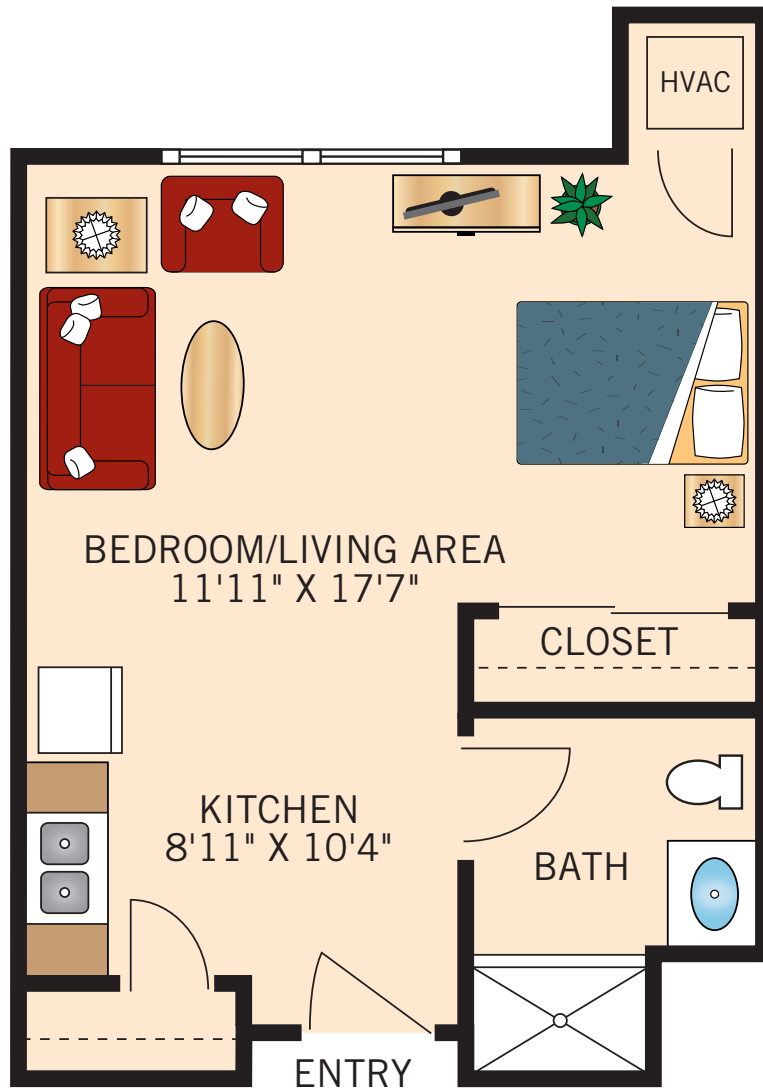

ASSISTED LIVING

PINE STUDIO

414 Square Feet

Floor plans are not to scale and are shown for comparative purposes only.
Actual apartment floor plans may have minor variations.

ASSISTED LIVING

HICKORY ONE BEDROOM ONE BATH

589 Square Feet

Floor plans are not to scale and are shown for comparative purposes only.
Actual apartment floor plans may have minor variations.

ASSISTED LIVING

ASH ONE BEDROOM ONE BATH 620 Square Feet

Floor plans are not to scale and are shown for comparative purposes only.
Actual apartment floor plans may have minor variations.

ASSISTED LIVING

BIRCH ONE BEDROOM ONE BATH 695 Square Feet

Floor plans are not to scale and are shown for comparative purposes only.
Actual apartment floor plans may have minor variations.

ASSISTED LIVING

WALNUT ONE BEDROOM ONE BATH

718 Square Feet

Floor plans are not to scale and are shown for comparative purposes only.
Actual apartment floor plans may have minor variations.

ASSISTED LIVING

SPRUCE ONE BEDROOM ONE BATH 752 Square Feet