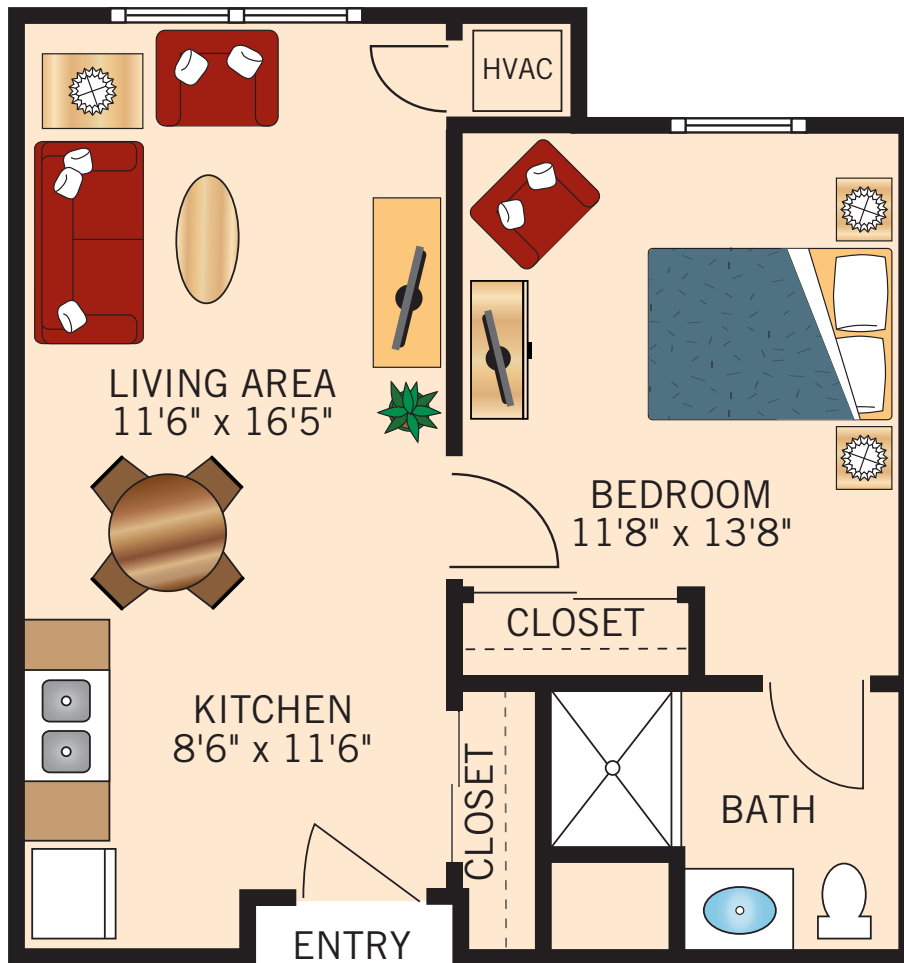

ASSISTED LIVING

PINE STUDIO

414 Square Feet

Floor plans are not to scale and are shown for comparative purposes only.
Actual apartment floor plans may have minor variations.

ASSISTED LIVING

HICKORY ONE BEDROOM ONE BATH

589 Square Feet

Floor plans are not to scale and are shown for comparative purposes only.
Actual apartment floor plans may have minor variations.

ASSISTED LIVING

ASH ONE BEDROOM ONE BATH 620 Square Feet

Floor plans are not to scale and are shown for comparative purposes only.
Actual apartment floor plans may have minor variations.

ASSISTED LIVING

BIRCH ONE BEDROOM ONE BATH 695 Square Feet

Floor plans are not to scale and are shown for comparative purposes only.
Actual apartment floor plans may have minor variations.

ASSISTED LIVING

WALNUT ONE BEDROOM ONE BATH

718 Square Feet

Floor plans are not to scale and are shown for comparative purposes only.
Actual apartment floor plans may have minor variations.

ASSISTED LIVING

SPRUCE ONE BEDROOM ONE BATH 752 Square Feet