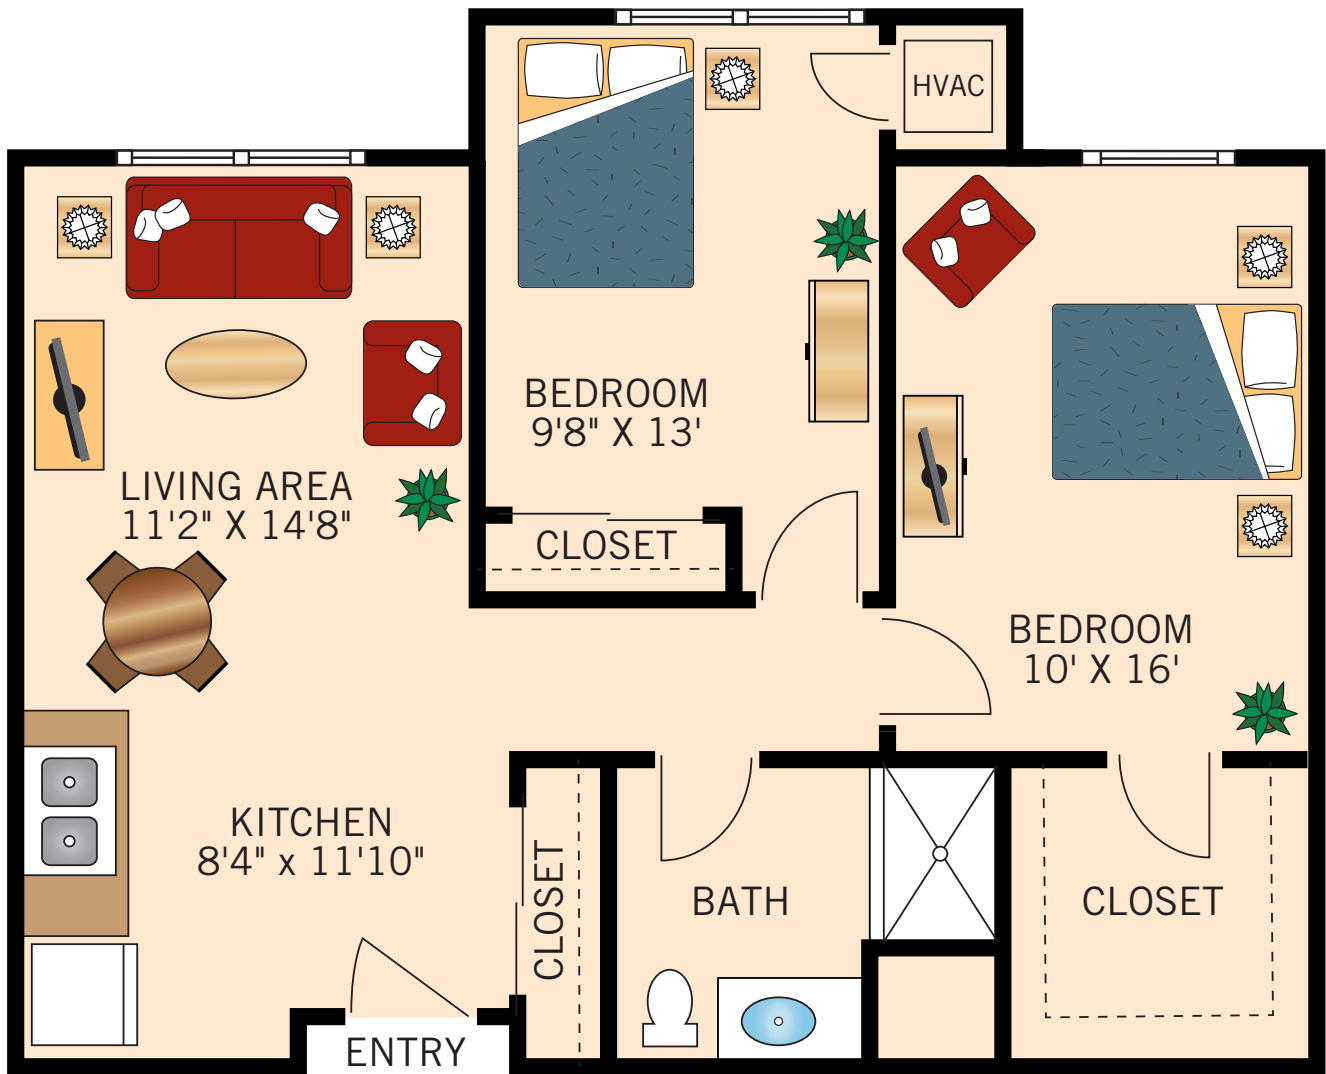

589 Square Feet

Floor plans are not to scale and are shown for comparative purposes only.
Actual apartment floor plans may have minor variations.

ASSISTED LIVING

ASH ONE BEDROOM ONE BATH 620 Square Feet

Floor plans are not to scale and are shown for comparative purposes only.
Actual apartment floor plans may have minor variations.

ASSISTED LIVING

BIRCH ONE BEDROOM ONE BATH 695 Square Feet

Floor plans are not to scale and are shown for comparative purposes only.
Actual apartment floor plans may have minor variations.

ASSISTED LIVING

WALNUT ONE BEDROOM ONE BATH

718 Square Feet

Floor plans are not to scale and are shown for comparative purposes only.
Actual apartment floor plans may have minor variations.

ASSISTED LIVING

SPRUCE ONE BEDROOM ONE BATH 752 Square Feet

Floor plans are not to scale and are shown for comparative purposes only.
Actual apartment floor plans may have minor variations.

ASSISTED LIVING

MAPLE TWO BEDROOM ONE BATH 766 Square Feet

Floor plans are not to scale and are shown for comparative purposes only.
Actual apartment floor plans may have minor variations.