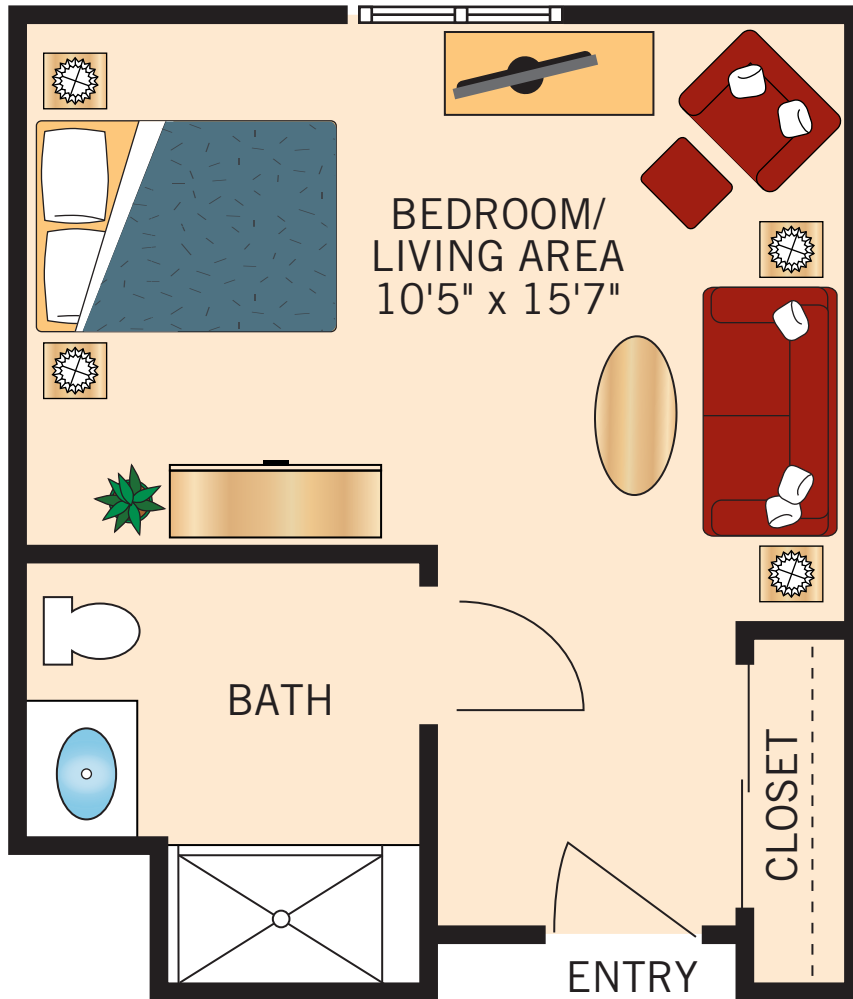

WALNUT ONE BEDROOM ONE BATH

718 Square Feet

Floor plans are not to scale and are shown for comparative purposes only.
Actual apartment floor plans may have minor variations.

ASSISTED LIVING

SPRUCE ONE BEDROOM ONE BATH 752 Square Feet

Floor plans are not to scale and are shown for comparative purposes only.
Actual apartment floor plans may have minor variations.

ASSISTED LIVING

MAPLE TWO BEDROOM ONE BATH 766 Square Feet

Floor plans are not to scale and are shown for comparative purposes only.
Actual apartment floor plans may have minor variations.

ASSISTED LIVING

CEDAR

TWO BEDROOM ONE BATH

813 Square Feet

Floor plans are not to scale and are shown for comparative purposes only.
Actual apartment floor plans may have minor variations.

MEMORY CARE

ASPEN STUDIO

305 Square Feet

Floor plans are not to scale and are shown for comparative purposes only.
Actual apartment floor plans may have minor variations.

MEMORY CARE

**ELM
SHARED**
388 Square Feet

Floor plans are not to scale and are shown for comparative purposes only.
Actual apartment floor plans may have minor variations.